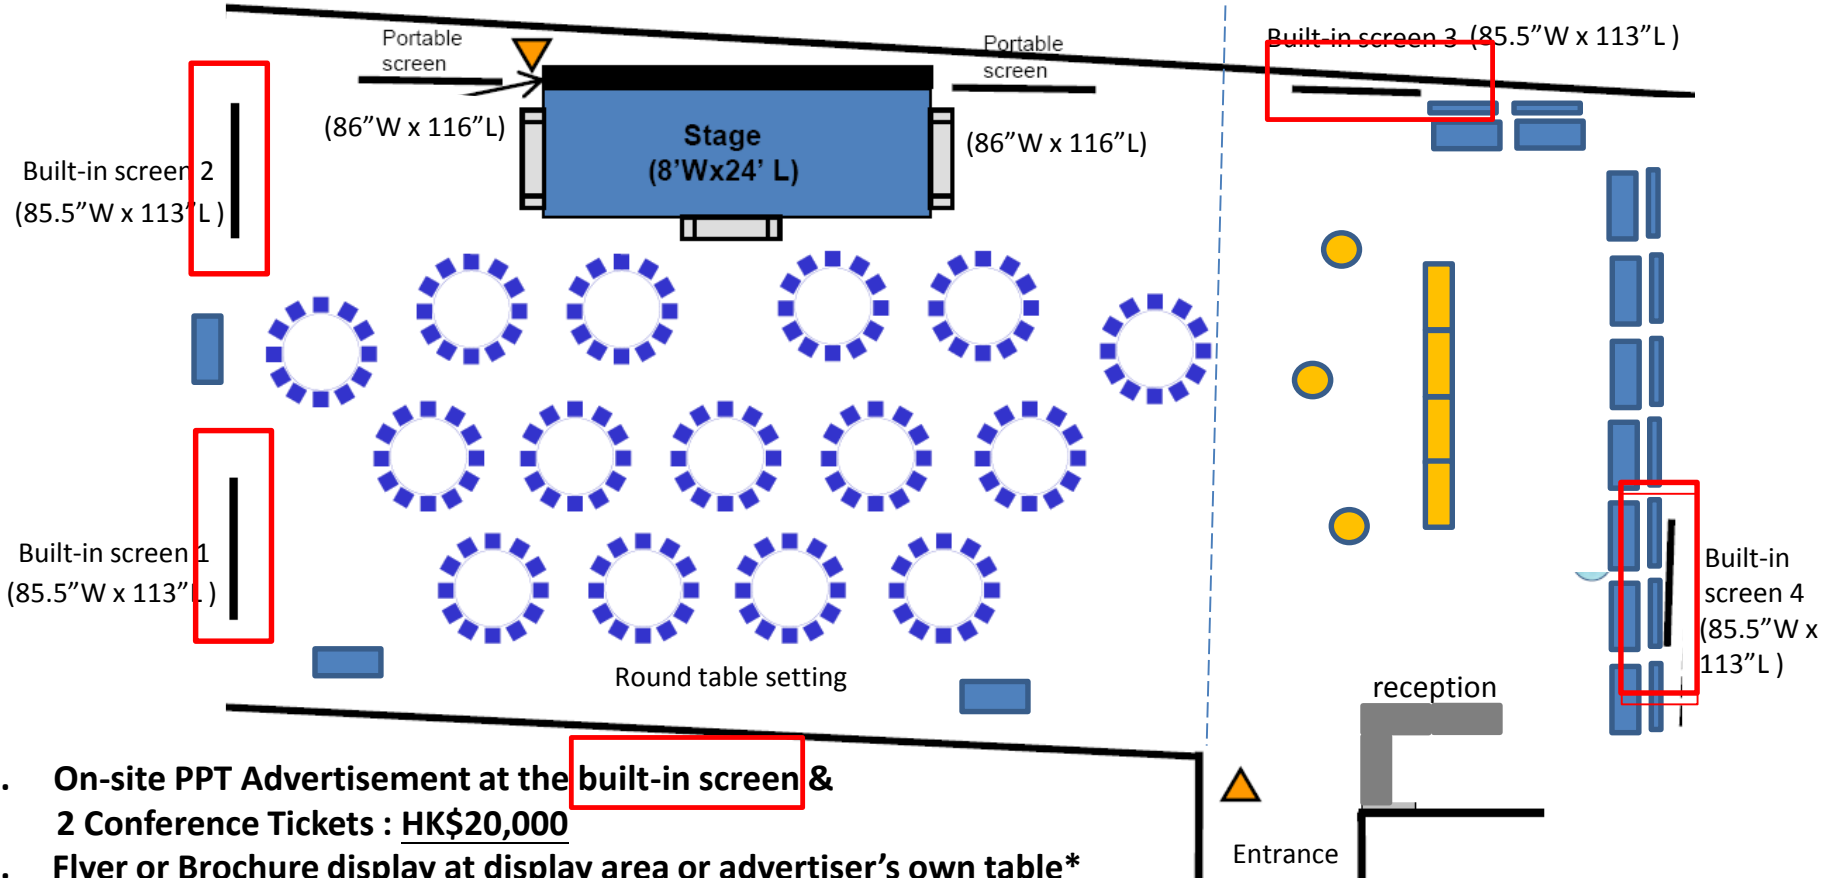

On-site Advertising Opportunities

Conference Area
LED Wall
(23'1"W x 9'.9"H) Pixel: 1792 x 768

Tea/ coffee area and Display area

1. On-site PPT Advertisement at the **built-in screen** & 2 Conference Tickets : HK\$20,000
2. Flyer or Brochure display at display area or advertiser's own table*

Enquiries: Janice Cheung (2984 3968/janicecheung@bec.org.hk)

* Floorplan is subject to change, display area / table is subject to BEC's arrangement